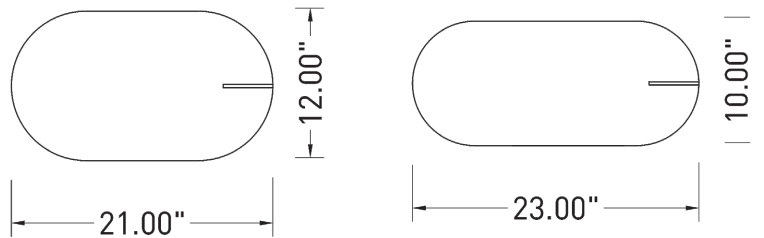

SLASH OBJECTS

CAPSULE TABLE

The Capsule Table is a hand cast concrete side table which brings together recycled rubber, concrete, and brass in a unique and durable piece. These versatile occasional tables are the ideal accent to any room. Available in five colors, two concrete finishes and various dimensions.

Material: Recycled Rubber, Concrete Surface, Brass Inlay

Dimensions: 21"L x 12"W x 18"H

23"L x 10"W x 20"H

Weight: 40 lbs

Lead Time: 4-6 weeks

Customization: This piece is made to order. Custom sizing and finishes available.

Made in New York City