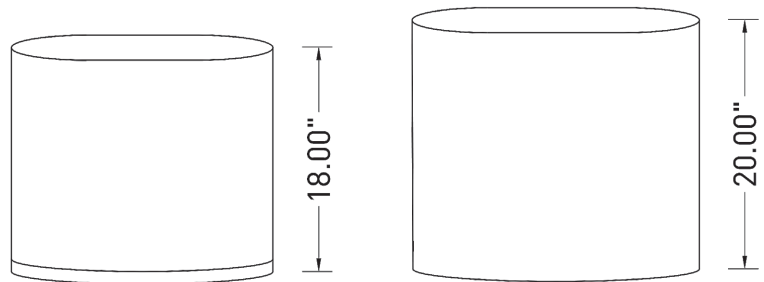

SLASH OBJECTS

CAPSULE TABLE

The Capsule Table is a hand cast concrete side table which brings together recycled rubber, concrete, and brass in a unique and durable piece. These versatile occasional tables are the ideal accent to any room. Available in five colors, two concrete finishes and various dimensions.

Material: Recycled Rubber, Concrete Surface, Brass Inlay

Dimensions: 21"L x 12"W x 18"H

23"L x 10"W x 20"H

Weight: 40 lbs

Lead Time: 4-6 weeks

Customization: This piece is made to order. Custom sizing and finishes available.

Made in New York City