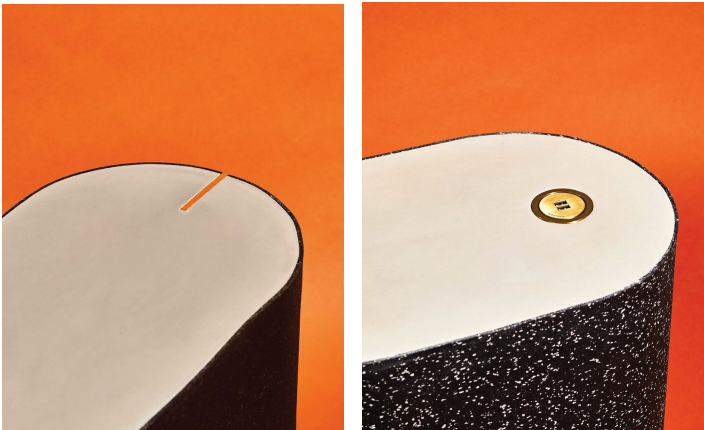

SLASH OBJECTS

CAPSULE TABLE

The Capsule Table is a hand cast concrete side table which brings together recycled rubber, concrete, and brass in a unique and durable piece. These versatile occasional tables are the ideal accent to any room. Available in five colors, two concrete finishes and various dimensions.

Material: Recycled Rubber, Concrete Surface, Brass Inlay

Dimensions: 21"L x 12"W x 18"H

23"L x 10"W x 20"H

Weight: 40 lbs

Lead Time: 4-6 weeks

Customization: This piece is made to order. Custom sizing and finishes available.

Made in New York City